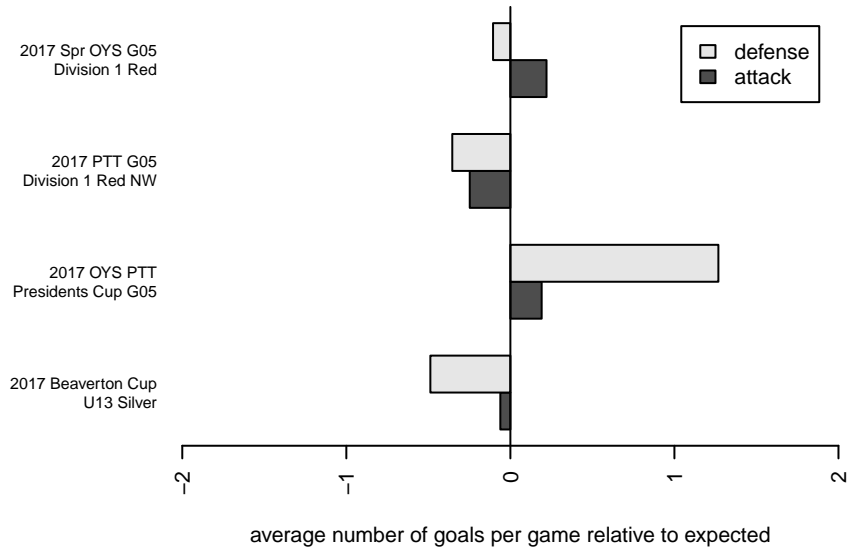

CSC Storm Navy G05

Corvallis SC
 Corvallis, OR
 G05 total strength=907
 attack=1.55 defense=1.35
 fall league = PTT G05 Div 1 Red NW
 spr league = Spr OYS G05 Div 1 Red

alt names used:
 Corvallis SC 05G
 Corvallis SC 05G
 CSC 05G
 Corvallis SC 05G

Venues played:
 2017 Beaverton Cup U13 Silver
 2017 PTT G05 Division 1 Red NW
 2017 OYS PTT Presidents Cup G05
 2017 Spr OYS G05 Division 1 Red

CSC Storm Navy G05
 Dots are actual minus expected GF (blue circles) and GA (red triangles).
 Blue line is smoothed change in attack strength. Red is smoothed change in defense strength.

**attack and defense variance (black dot)
relative to other teams
and top 10 in region**

**attack and defense rating
relative to others at age
and all opponents in last 13 months**

Performance relative to 13 month average