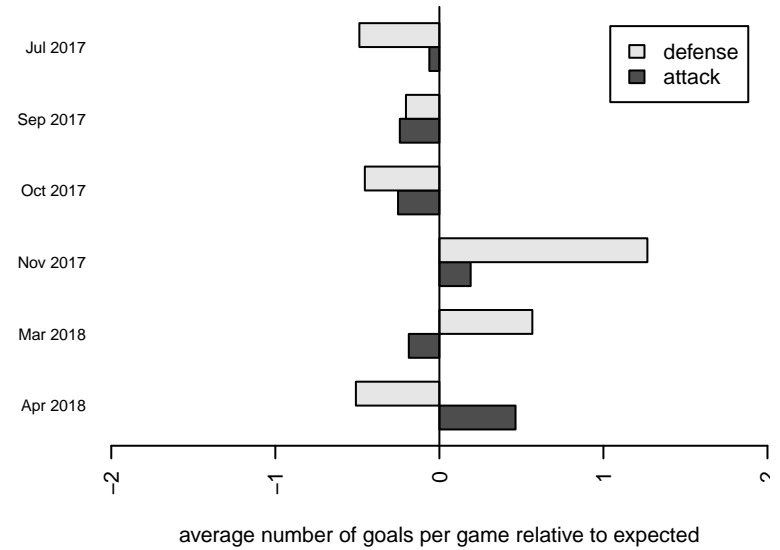

Performance relative to 13 month average