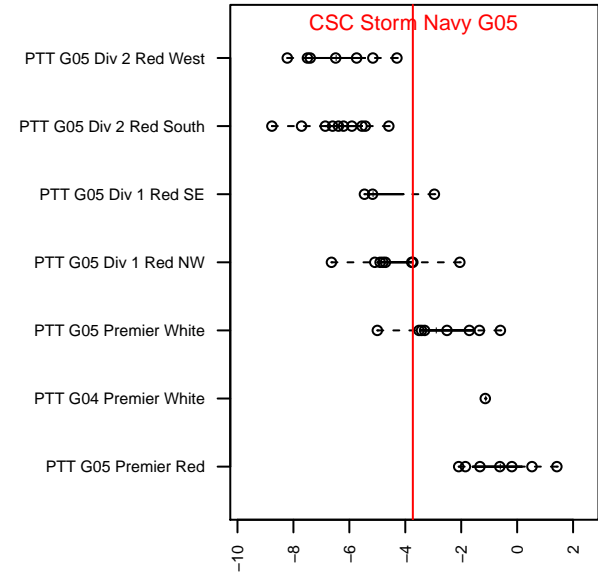

CSC Storm Navy G05

Corvallis SC
 Corvallis, OR
 G05 total strength=907
 attack=1.55 defense=1.35
 fall league = PTT G05 Div 1 Red NW
 spr league = Spr OYS G05 Div 1 Red

alt names used:
 Corvallis SC 05G
 Corvallis SC 05G
 CSC 05G
 Corvallis SC 05G

Venues played:
 2017 Beaverton Cup U13 Silver
 2017 PTT G05 Division 1 Red NW
 2017 OYS PTT Presidents Cup G05
 2017 Spr OYS G05 Division 1 Red

CSC Storm Navy G05
 Dots are actual minus expected GF (blue circles) and GA (red triangles).
 Blue line is smoothed change in attack strength. Red is smoothed change in defense strength.

**attack and defense variance (black dot)
relative to other teams
and top 10 in region**

**attack and defense rating
relative to others at age
and all opponents in last 13 months**

Performance relative to 13 month average