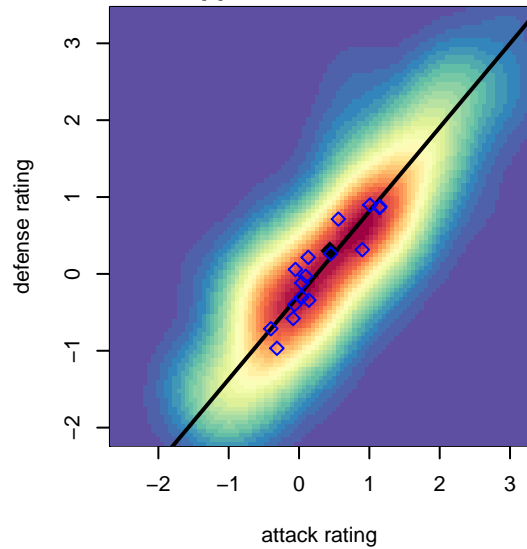

CSC Storm Navy G05

Corvallis SC
 Corvallis, OR
 G05 total strength=907
 attack=1.55 defense=1.35
 fall league = PTT G05 Div 1 Red NW
 spr league = Spr OYS G05 Div 1 Red

alt names used:
 Corvallis SC 05G
 Corvallis SC 05G
 CSC 05G
 Corvallis SC 05G

Venues played:
 2017 Beaverton Cup U13 Silver
 2017 PTT G05 Division 1 Red NW
 2017 OYS PTT Presidents Cup G05
 2017 Spr OYS G05 Division 1 Red

CSC Storm Navy G05
 Dots are actual minus expected GF (blue circles) and GA (red triangles).
 Blue line is smoothed change in attack strength. Red is smoothed change in defense strength.

**attack and defense variance (black dot)
relative to other teams
and top 10 in region**

**attack and defense rating
relative to others at age
and all opponents in last 13 months**

Performance relative to 13 month average