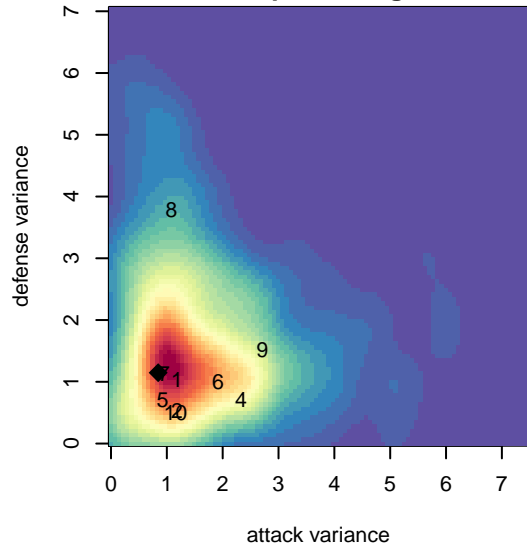

CSC Storm Navy G05

Corvallis SC
 Corvallis, OR
 G05 total strength=907
 attack=1.55 defense=1.35
 fall league = PTT G05 Div 1 Red NW
 spr league = Spr OYS G05 Div 1 Red

alt names used:
 Corvallis SC 05G
 Corvallis SC 05G
 CSC 05G
 Corvallis SC 05G

Venues played:
 2017 Beaverton Cup U13 Silver
 2017 PTT G05 Division 1 Red NW
 2017 OYS PTT Presidents Cup G05
 2017 Spr OYS G05 Division 1 Red

CSC Storm Navy G05
 Dots are actual minus expected GF (blue circles) and GA (red triangles).
 Blue line is smoothed change in attack strength. Red is smoothed change in defense strength.

**attack and defense variance (black dot)
relative to other teams
and top 10 in region**

**attack and defense rating
relative to others at age
and all opponents in last 13 months**

Performance relative to 13 month average