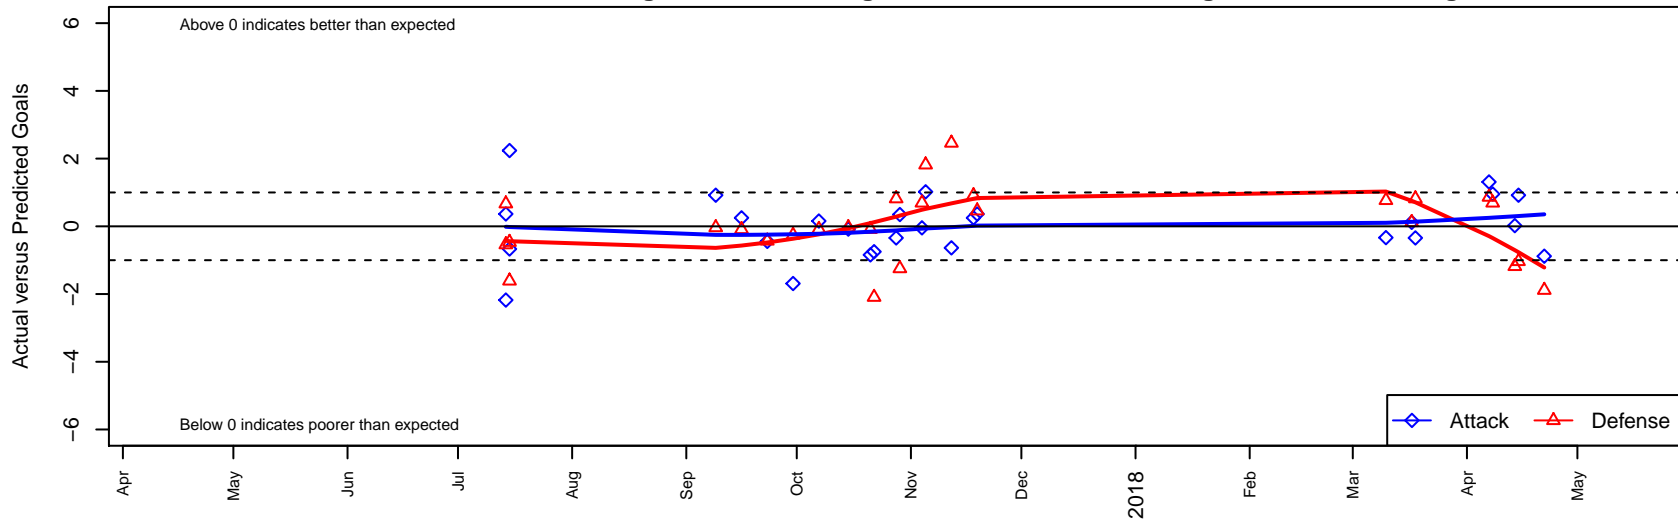

CSC Storm Navy G05

Corvallis SC
 Corvallis, OR
 G05 total strength=907
 attack=1.55 defense=1.35
 fall league = PTT G05 Div 1 Red NW
 spr league = Spr OYS G05 Div 1 Red

alt names used:
 Corvallis SC 05G
 Corvallis SC 05G
 CSC 05G
 Corvallis SC 05G

Venues played:
 2017 Beaverton Cup U13 Silver
 2017 PTT G05 Division 1 Red NW
 2017 OYS PTT Presidents Cup G05
 2017 Spr OYS G05 Division 1 Red

CSC Storm Navy G05
 Dots are actual minus expected GF (blue circles) and GA (red triangles).
 Blue line is smoothed change in attack strength. Red is smoothed change in defense strength.

**attack and defense variance (black dot)
relative to other teams
and top 10 in region**

**attack and defense rating
relative to others at age
and all opponents in last 13 months**

Performance relative to 13 month average